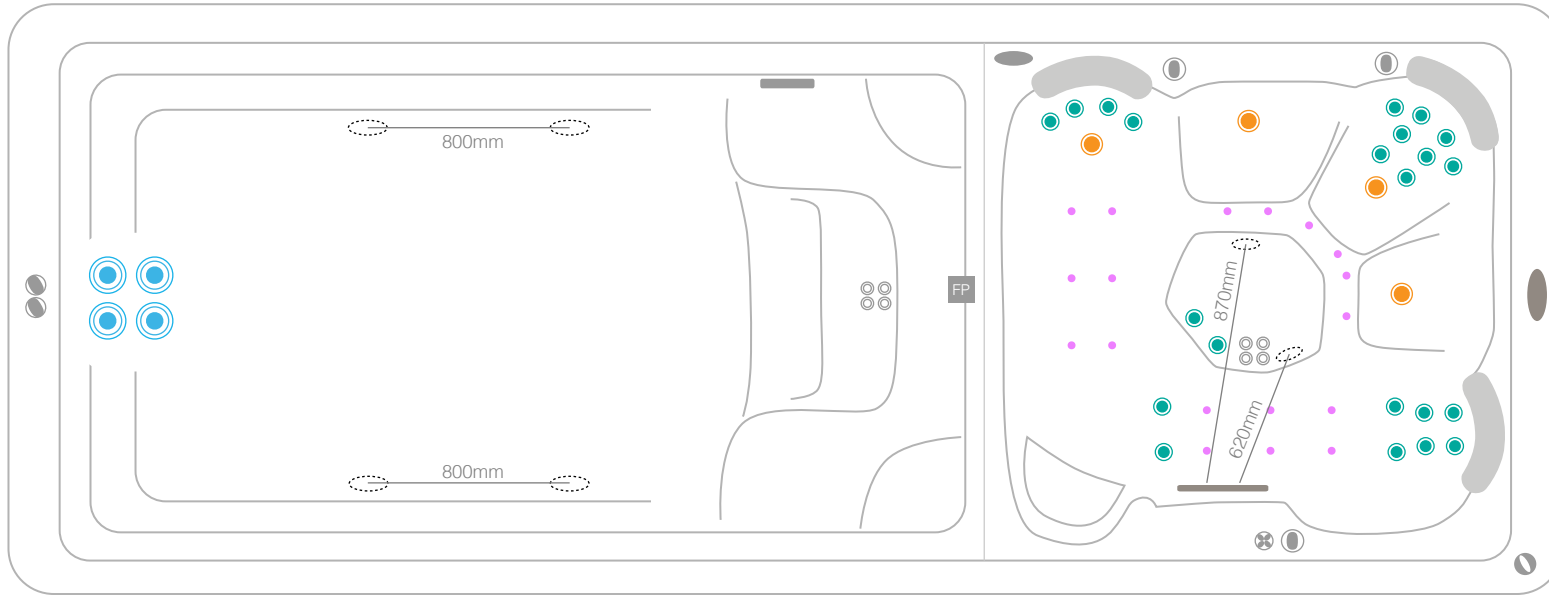

# myDualzone6.0mCLASSIC 48jets

technical specifications : 2021\_03  
5980 x 2290 x 1320

-  500 series jet
-  400 series jet
-  300 series jet
-  200 series jet
-  volcano jet
-  7" cohuna jet
-  swim jet
-  neck jet
-  air massage jet
-  large divertor control
-  small on/off control
-  air control
-  aromatherapy canister
-  touchpad control
-  filter box
-  safety suction
-  water return jet
-  water spout

# myDualzone6.0mCLASSIC 48jets

technical specifications : 2021\_03  
5980 x 2290 x 1320