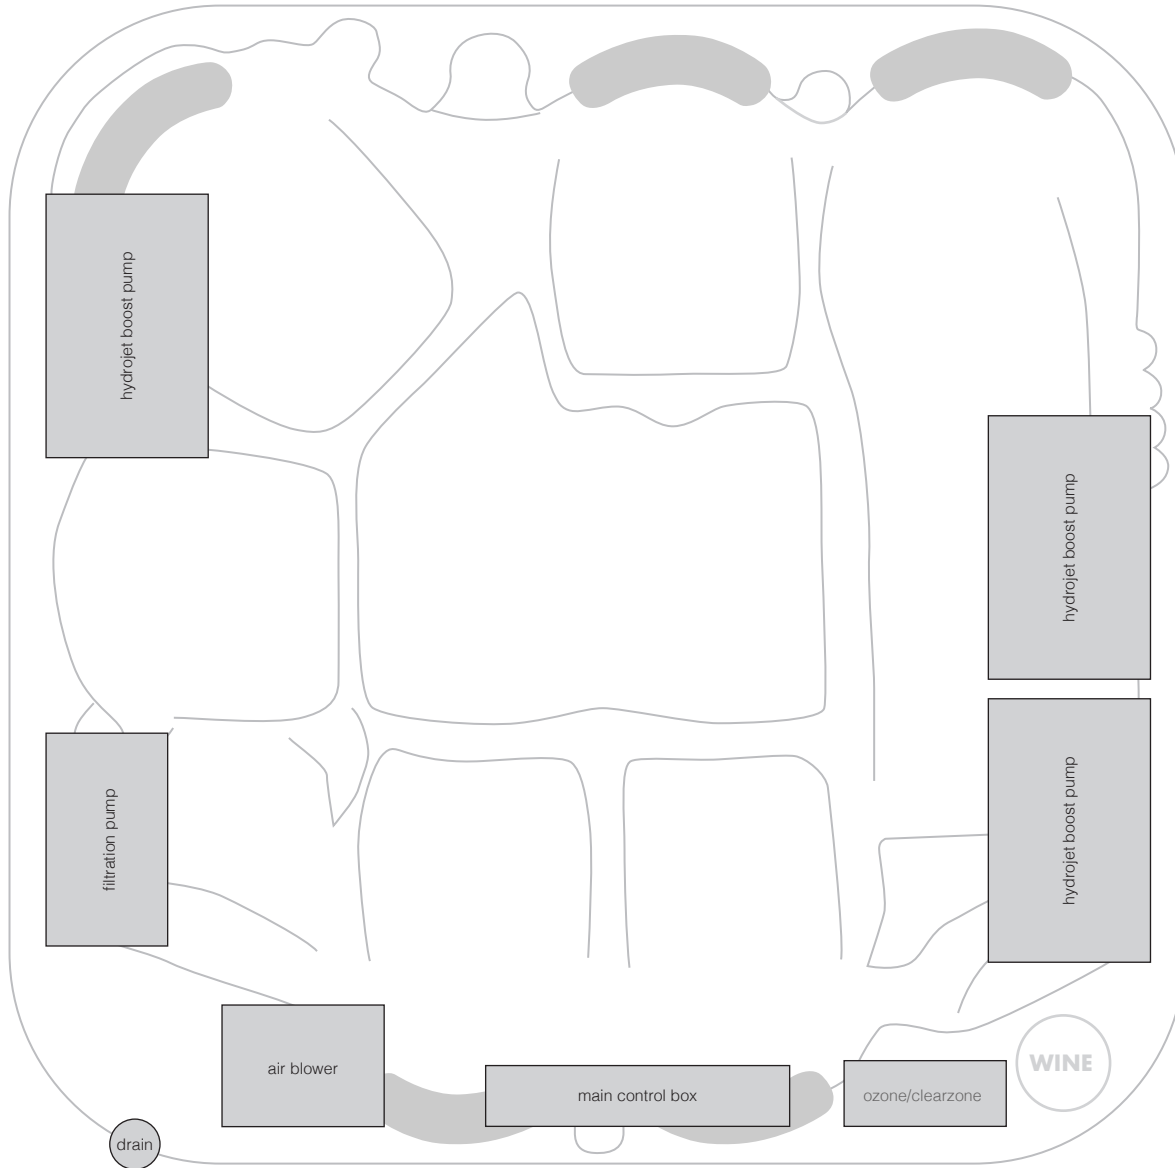

myExtravagance75PREMIUM

technical specifications : 2021_03
2310 x 2310 x 840

Sapphire Spas comply with Australian Standard AS1926.3-2010

-  500 series jet
-  400 series jet
-  300 series jet
-  200 series jet
-  volcano jet
-  7" cohuna jet
-  swim jet
-  neck jet
-  air massage jet
-  large diverter control
-  small on/off control
-  air control
-  aromatherapy canister
-  touchpad control
-  filter box
-  safety suction
-  water return jet
-  water spout

myExtravagance75PREMIUM

technical specifications : 2021_03
2310 x 2310 x 840

Sapphire Spas comply with Australian Standard AS1926.3-2010