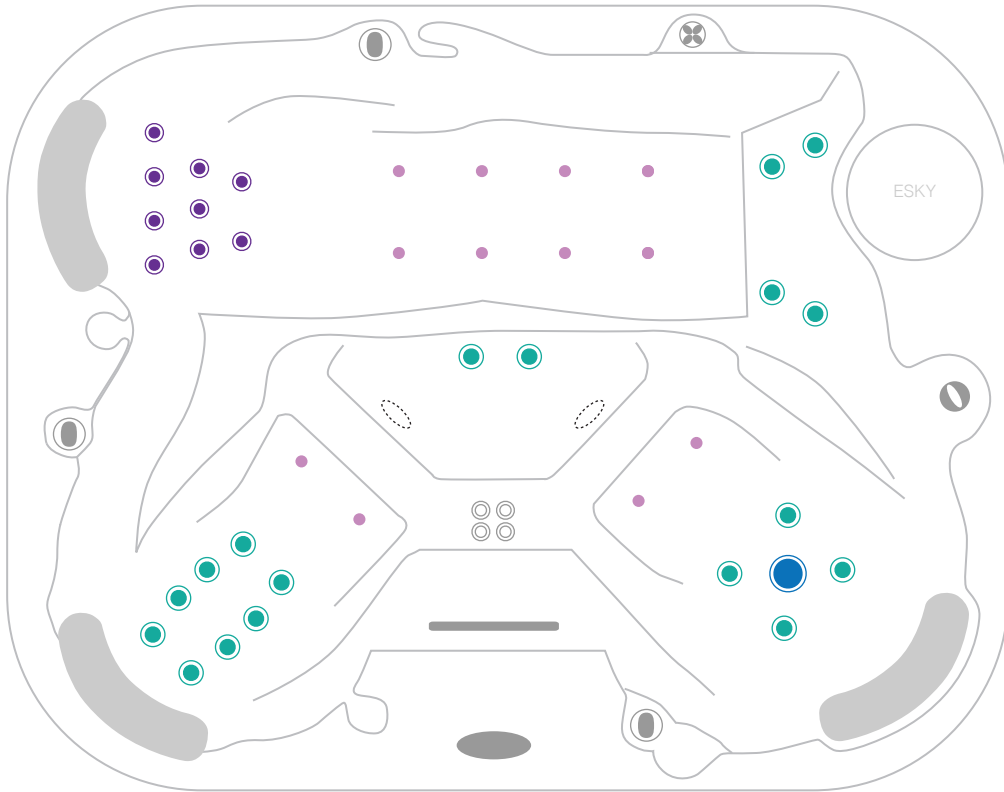

myPartner40CLASSIC

technical specifications : 2021_03
2000 x 1600 x 890

- 500 series jet
- 400 series jet
- 300 series jet
- 200 series jet
- volcano jet
- 7" cohuna jet
- swim jet
- neck jet
- air massage jet
- large divertor control
- small on/off control
- air control
- aromatherapy canister
- touchpad control
- filter box
- safety suction
- water return jet
- water spout

Sapphire Spas comply with Australian Standard AS1926.3-2010

myPartner40CLASSIC

technical specifications : 2021_03
2000 x 1600 x 890