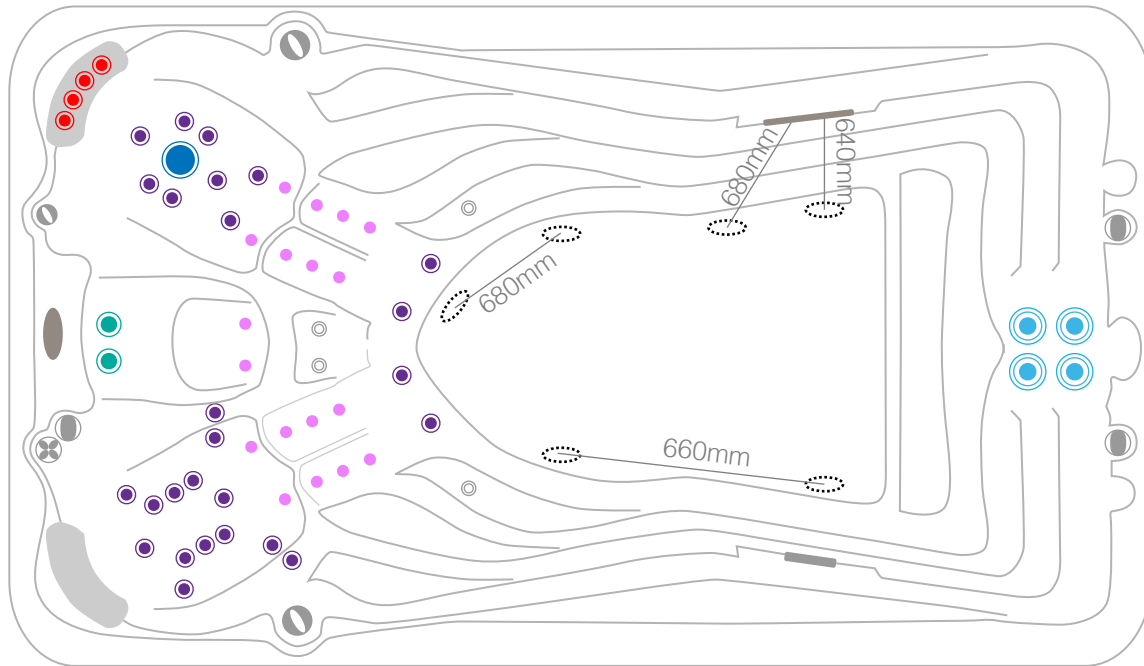

mySwimgym4.0mPREMIUM 55jets

technical specifications : 2021_03
3960 x 2290 x 1340

-  500 series jet
-  400 series jet
-  300 series jet
-  200 series jet
-  volcano jet
-  7" cohuna jet
-  swim jet
-  neck jet
-  air massage jet
-  large divertor control
-  small on/off control
-  air control
-  aromatherapy canister
-  touchpad control
-  filter box
-  safety suction
-  water return jet
-  water spout

mySwimgym4.0mPREMIUM 55jets

technical specifications : 2021_03
3960 x 2290 x 1340