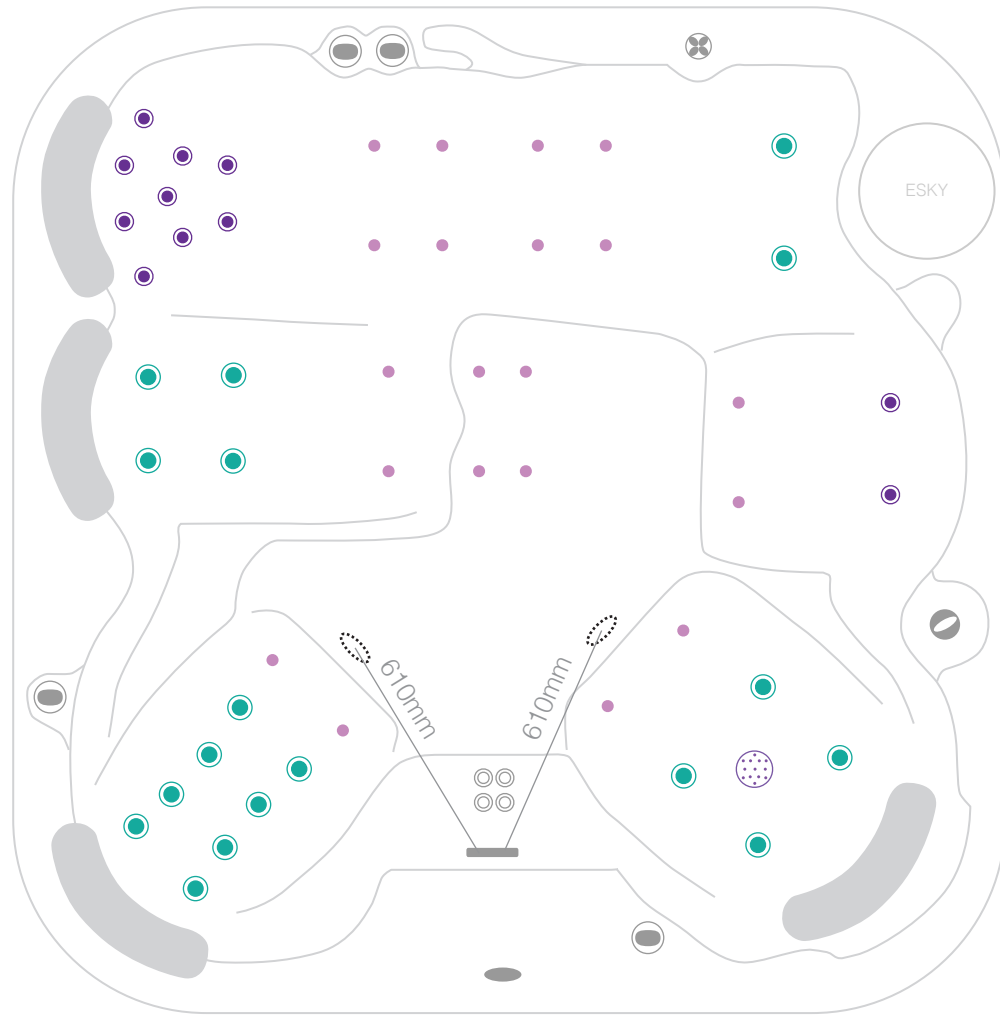

# myTemptation50CLASSIC

technical specifications : 2020\_03  
1990 x 1990 x 890

-  500 series jet
-  400 series jet
-  300 series jet
-  200 series jet
-  volcano jet
-  7" cohuna jet
-  swim jet
-  neck jet
-  air massage jet
-  large divertor control
-  small on/off control
-  air control
-  aromatherapy canister
-  touchpad control
-  filter box
-  safety suction
-  water return jet
-  water spout

# myTemptation50CLASSIC

technical specifications : 2020\_03  
1990 x 1990 x 890