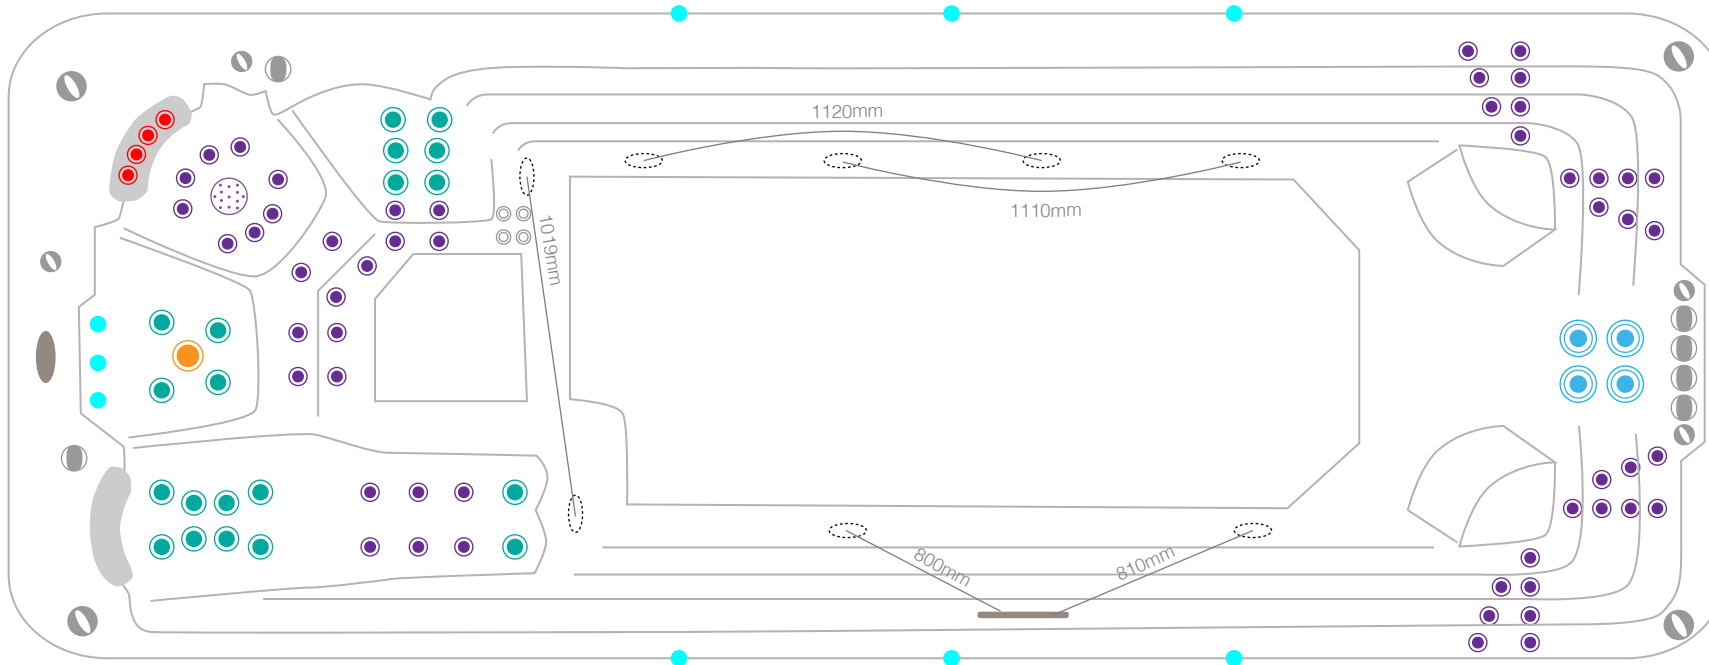

# M6Workout6.0mEXTREME 93jets

technical specifications : 2021\_03  
5980 x 2290 x 1320

-  500 series jet
-  400 series jet
-  300 series jet
-  200 series jet
-  volcano jet
-  7" cohuna jet
-  swim jet
-  neck jet
-  air massage jet
-  large divertor control
-  small on/off control
-  air control
-  aromatherapy canister
-  touchpad control
-  filter box
-  safety suction
-  water return jet
-  water spout

# M6Workout6.0mEXTREME 93jets

technical specifications : 2021\_03  
5980 x 2290 x 1320