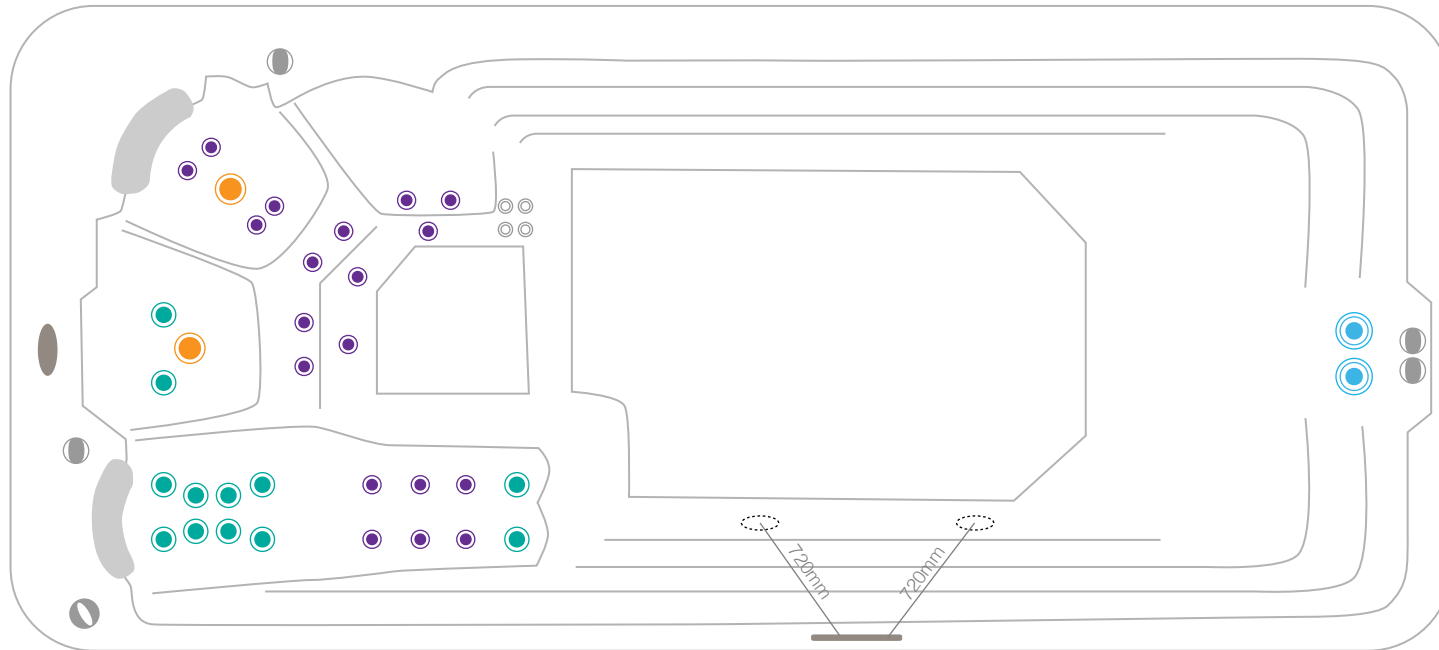

myWorkout5.0mPLUNGE 35jets

technical specifications : 2021_03
4965 x 2290 x 1320

-  500 series jet
-  400 series jet
-  300 series jet
-  200 series jet
-  volcano jet
-  7" cohuna jet
-  swim jet
-  neck jet
-  air massage jet
-  large divertor control
-  small on/off control
-  air control
-  aromatherapy canister
-  touchpad control
-  filter box
-  safety suction
-  water return jet
-  water spout

myWorkout5.0mPLUNGE 35jets

technical specifications : 2021_03
4965 x 2290 x 1320